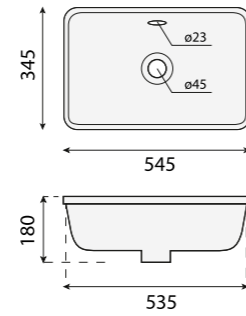

Orleans

ref. 7025 545 x 345 x 180 mm

- 9 kg
- 560x370x190mm | 10 kg
- 40 ud

P 090_70

Lavabo rectangular bajo encastre.

- no puede ir a pared.
- con rebosadero.

Rectangular recessed washbasin.

- no wall-mounting possibility.
- with overflow.

Vasque à encastrer par-dessous.

- elle ne peut pas se fixer au mur.
- avec trop-plein.