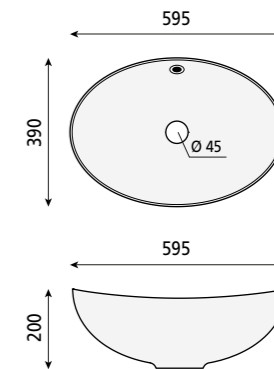

Nevada

ref. 7047 595 x 390 x 200 mm

- 9 kg
- 605x405x215mm | 10 kg
- 40 ud

P 0100_40

Lavabo oval sobre encimera.

- no puede ir a pared.
- con rebosadero.

Oval topcounter washbasin.

- no wall-mounting possibility.
- with overflow.

Vasque à poser ovale.

- elle ne peut pas se fixer au mur.
- avec trop-plein.